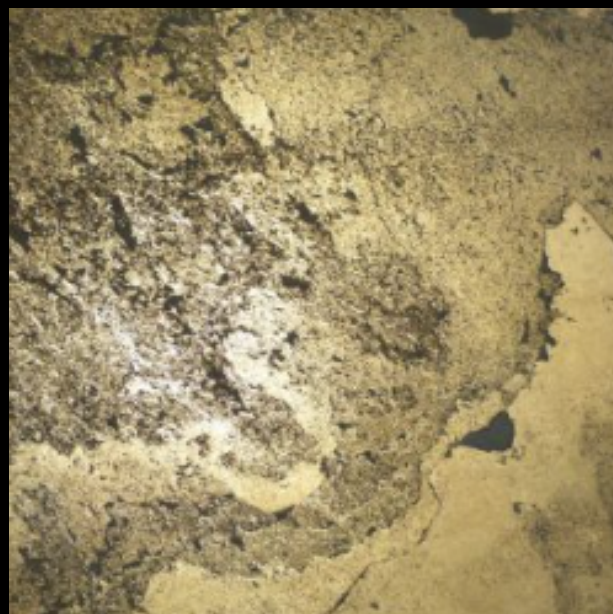

Designflex

TRANSLUCIDE

**Designflex Translucide Falling
Leaves**

Designflex Translucide Blanco

**Designflex Translucide
Rustique**

**Designflex Translucide
Multicolore**

BOIS TECHNIQUES DIFFUSION - Tel : 04 74 30 62 18 - 07 68 16 11 29